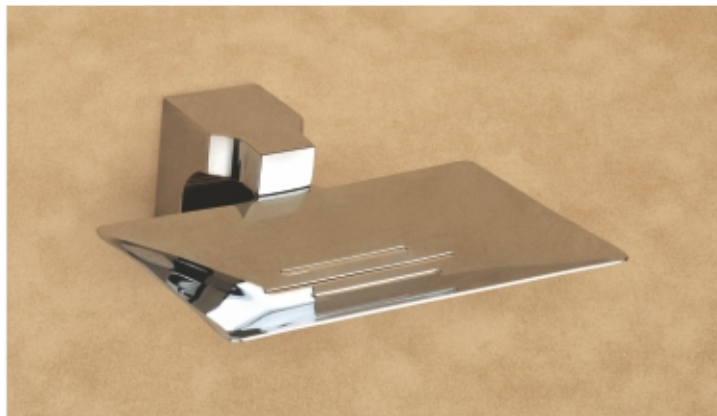

LU-05 • BRASS SOAP DISH
M.R.P. ₹ 976/-