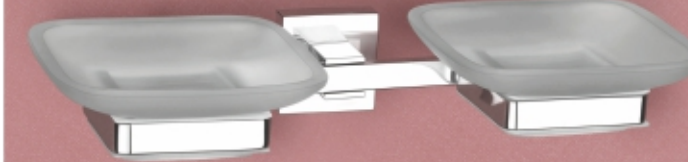

CH-09 • GLASS DUAL SOAP DISH (SQUARE)
M.R.P. ₹ 1560/-