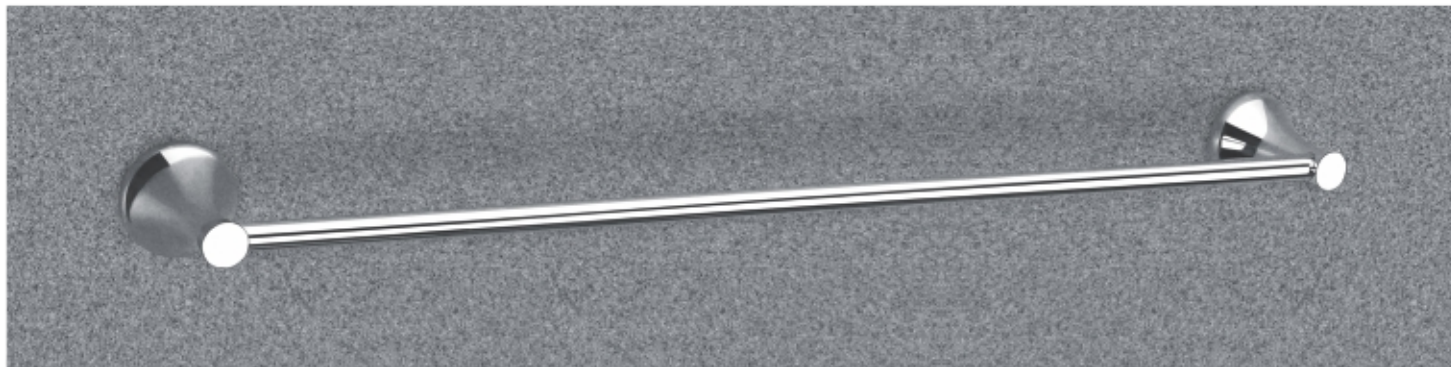

ST-03 • TOWEL ROD 18" - M.R.P ₹ 1100/-
ST-04 • TOWEL ROD 24" - M.R.P ₹ 1138/-