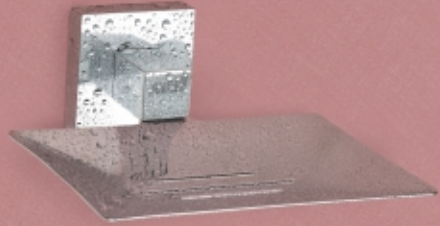

# Chaukor Series

Luxurious Bath Accessories

Ensuring Quality  
At Every Step...

**CH-14** • LIQUID SOAP DISPENSER (ROUND)  
M.R.P. ₹ 1280/-

**CH-07** • GLASS SOAP DISH (SQUARE)  
M.R.P. ₹ 1100/-

**CH-12** • TOOTH BRUSH HOLDER (SQUARE) • M.R.P. ₹ 1100/-