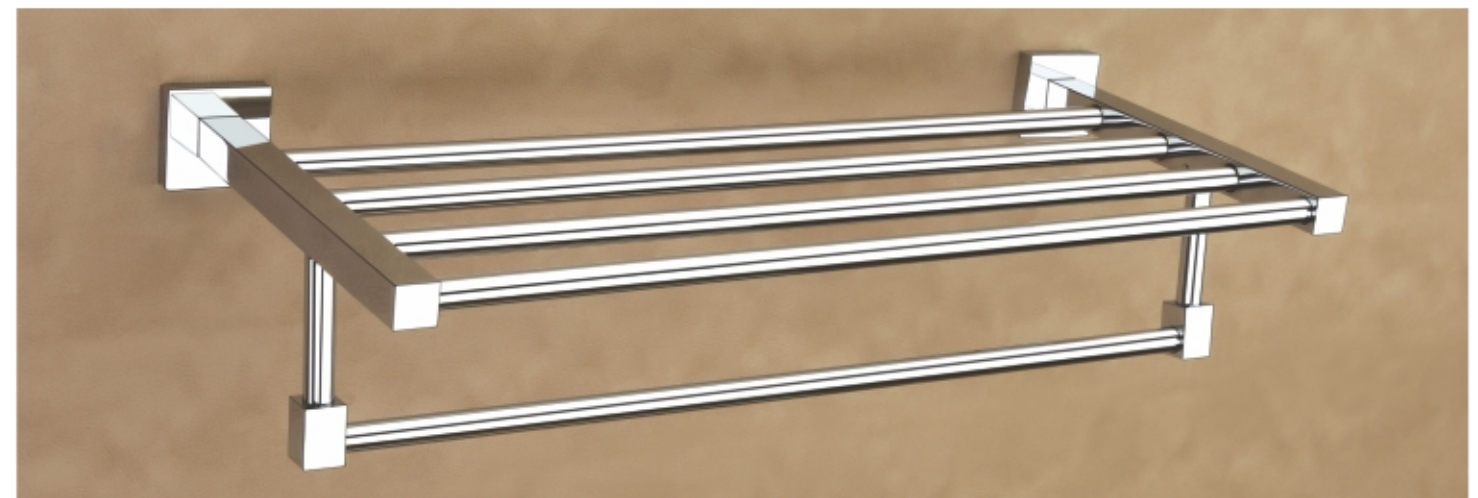

SA-27 • DRESS & TOWEL RACK 18" - M.R.P ₹ 4376/-
SA-28 • DRESS & TOWEL RACK 24" - M.R.P ₹ 4688/-