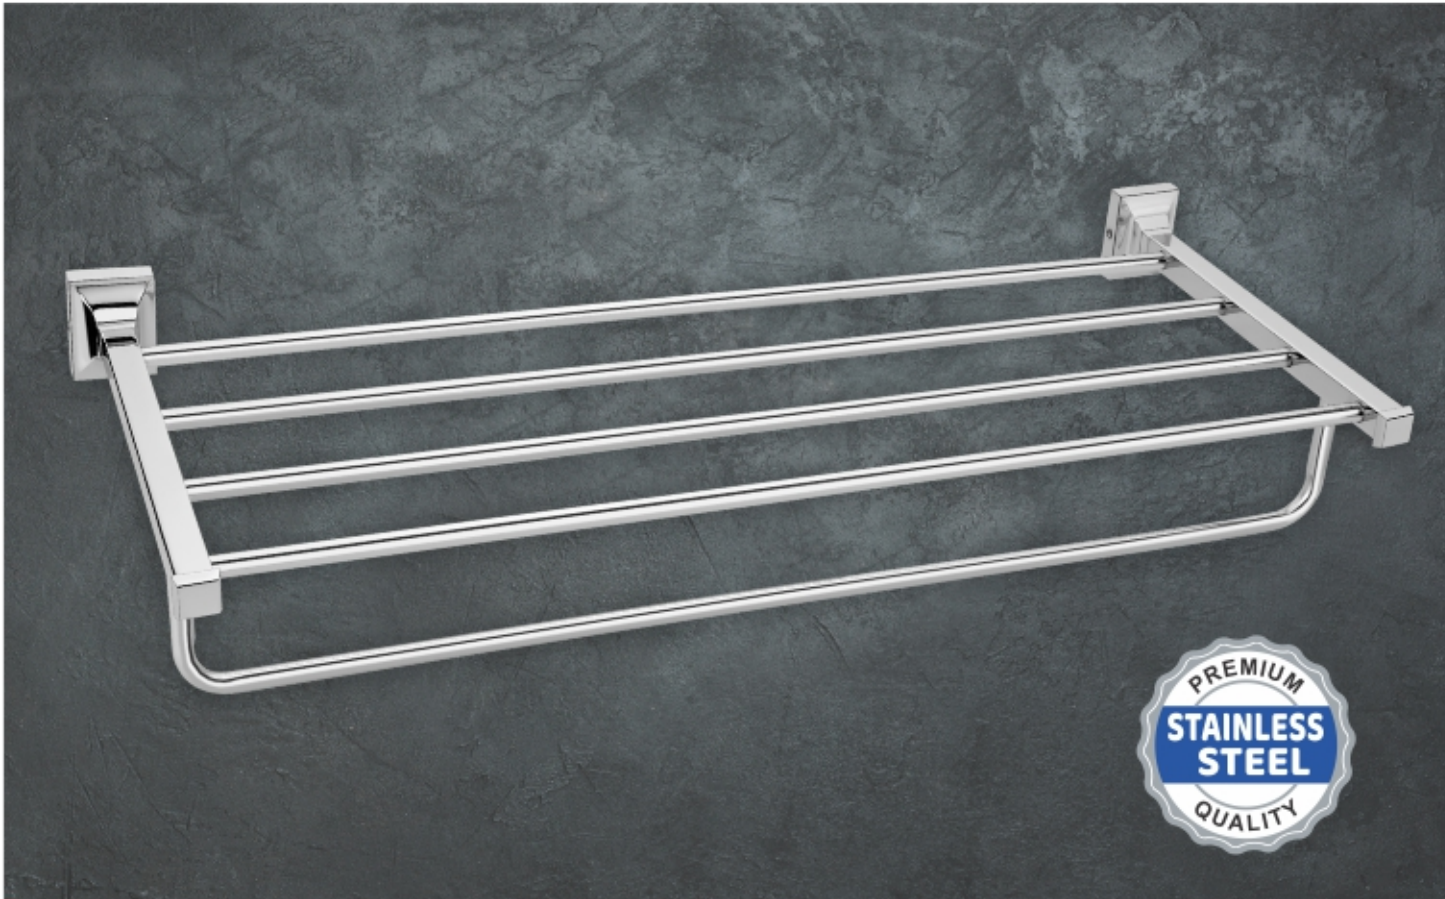

Sun Star Series

Stainless Steel 304 Bath Accessories

Ensuring Quality
At Every Step...

SS-01 • DRESS & TOWEL RACK 18" (S.S. 304) - M.R.P ₹ 3091/-
SS-02 • DRESS & TOWEL RACK 24" (S.S. 304) - M.R.P ₹ 3147/-