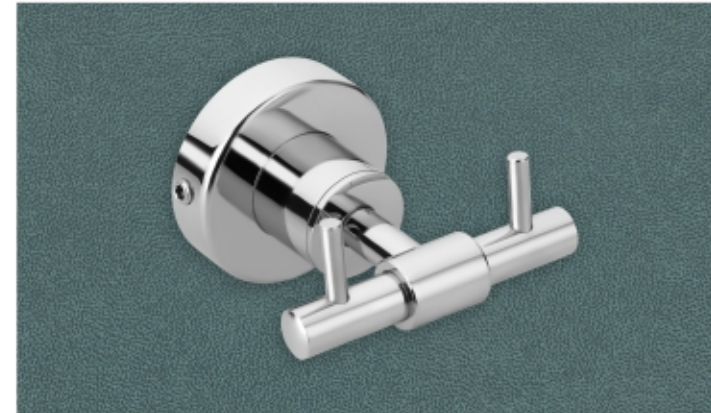

FS-08 • ROBE HOOK (S.S. 304)
M.R.P ₹ 578/-