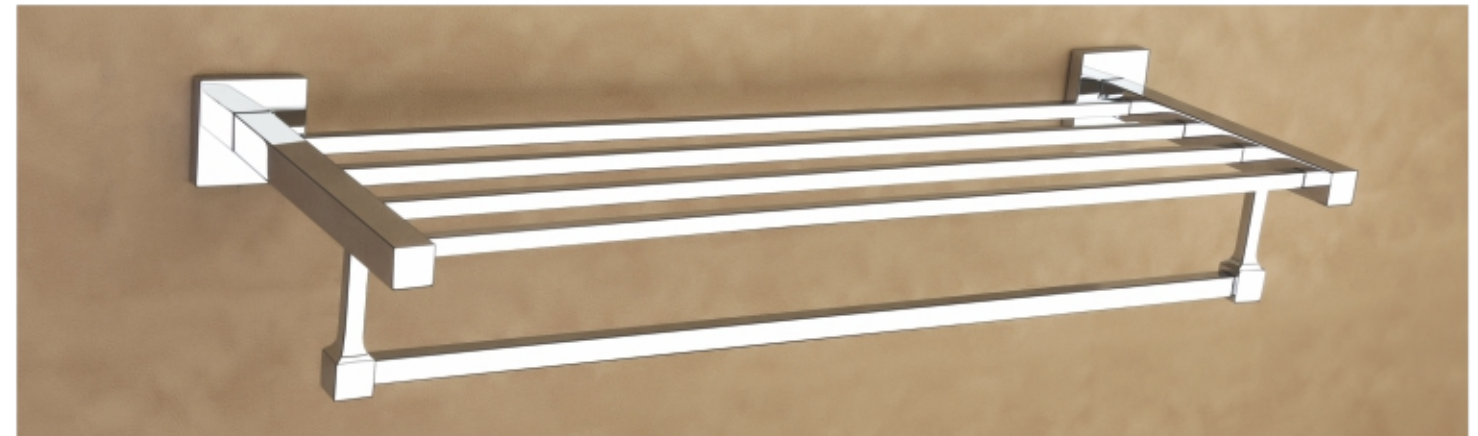

SA-11 • TOOTH BRUSH HOLDER  
M.R.P ₹ 1200/-

SA-21 • LIQUID SOAP DISPENSER  
(ROUND) • M.R.P ₹ 1100/-

SA-22 • LIQUID SOAP DISPENSER  
(SQUARE) • M.R.P ₹ 1600/-

SA-13 • LIQUID SOAP DISPENSER  
(SQUARE) • M.R.P ₹ 1280/-