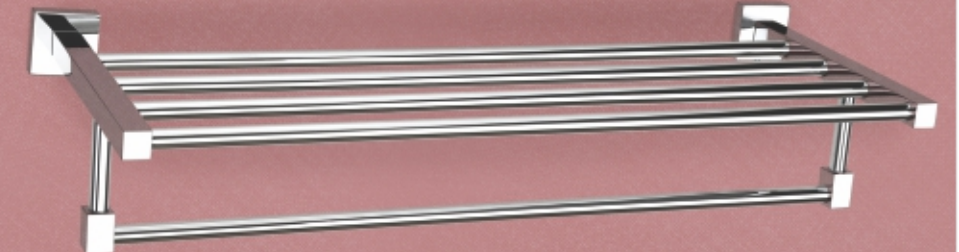

**CH-18** • ROBE HOOK  
M.R.P. ₹ 538/-

**CH-16** • TISSUE PAPER HOLDER  
M.R.P. ₹ 1126/-

**CH-19** • GLASS DUAL SOAP DISH (ROUND) • M.R.P. ₹ 1276/-

**CH-08** • BRASS DUAL SOAP DISH  
M.R.P. ₹ 1412/-

**CH-10** • GLASS SOAP DISH & TOOTH BRUSH HOLDER (COMBO) M.R.P. ₹ 1276/-

**CH-15** • NAPKIN HOLDER  
M.R.P. ₹ 1162/-

**CH-09** • GLASS DUAL SOAP DISH (SQUARE)  
M.R.P. ₹ 1560/-

**CH-20** • GLASS SOAP DISH & TOOTH BRUSH HOLDER (COMBO) (SQUARE) • M.R.P. ₹ 1560/-

**CH-11** • TOOTH BRUSH HOLDER (ROUND) • M.R.P. ₹ 926/-

**CH-01** • DRESS & TOWEL RACK 18" - M.R.P. ₹ 4376/-

**CH-02** • DRESS & TOWEL RACK 24" - M.R.P. ₹ 4688/-