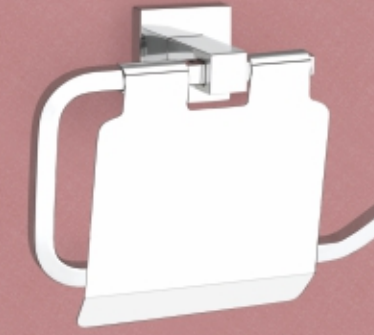

CH-16 • TISSUE PAPER HOLDER
M.R.P. ₹ 1126/-