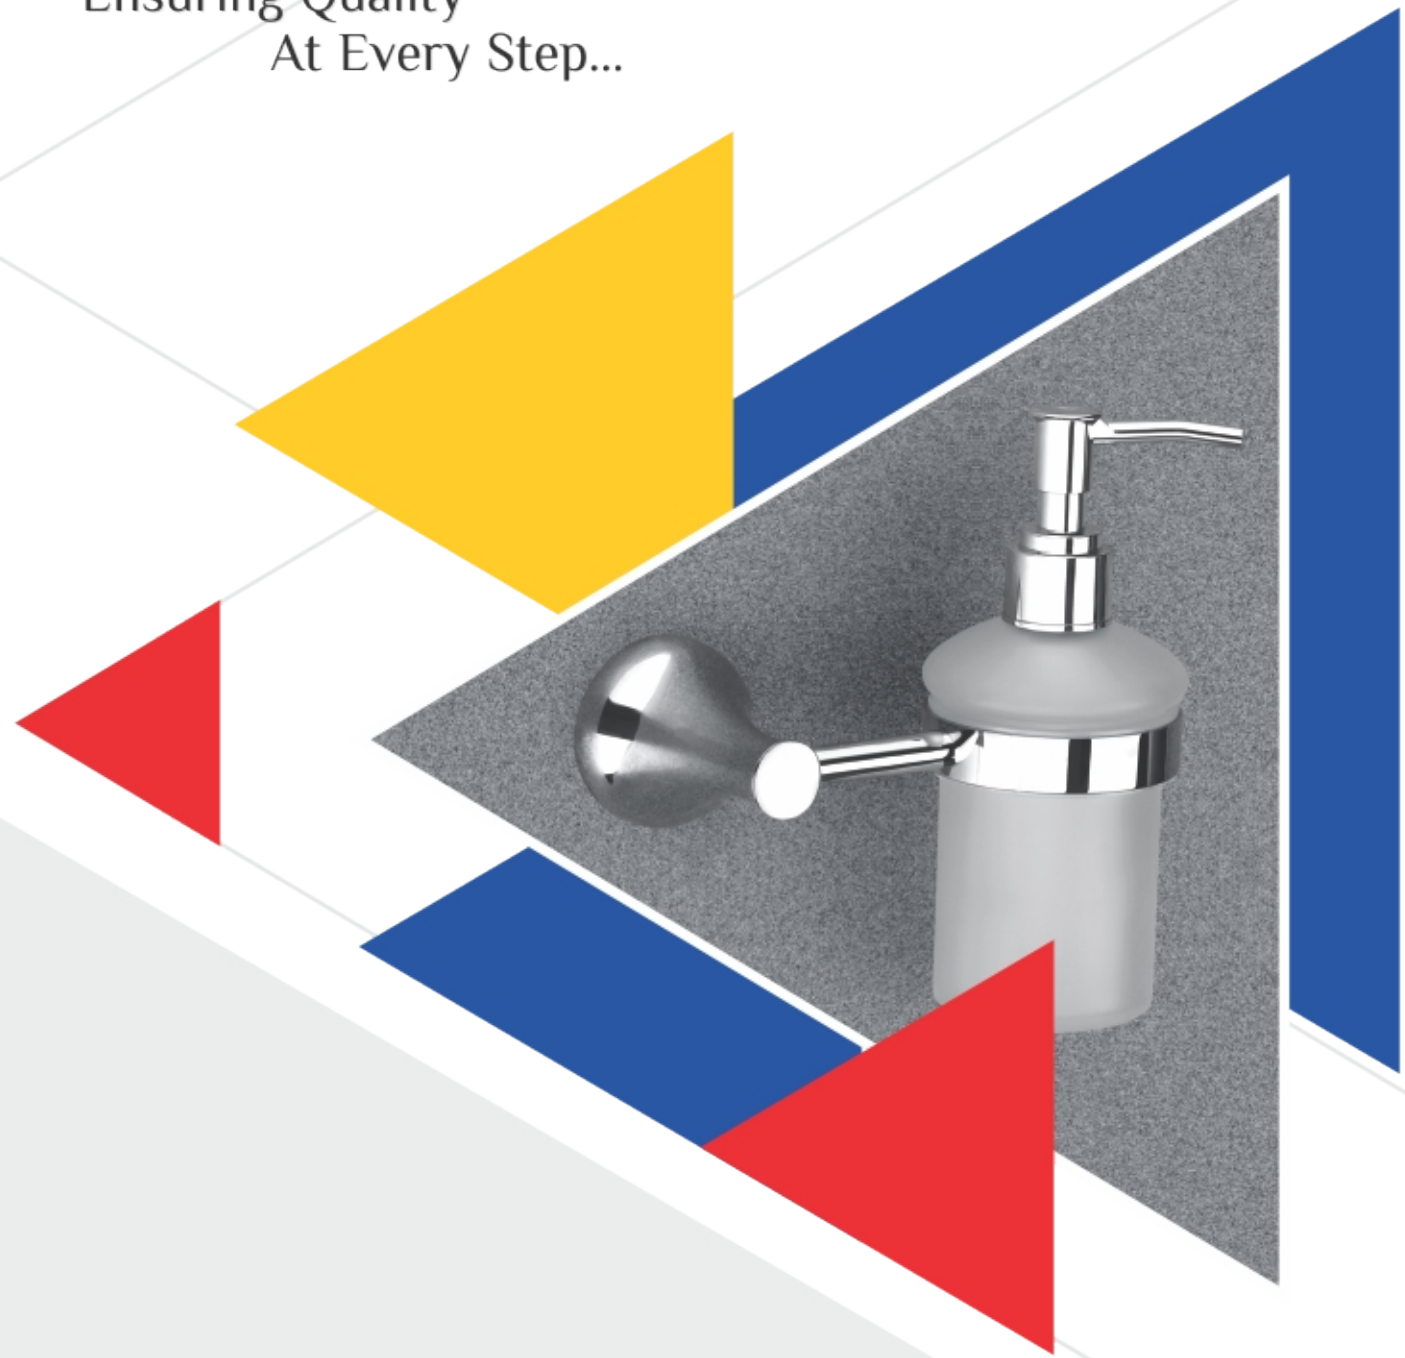

Premium Quality
Pure Brass & Stainless Steel
Bath Accessories

Product Catalogue