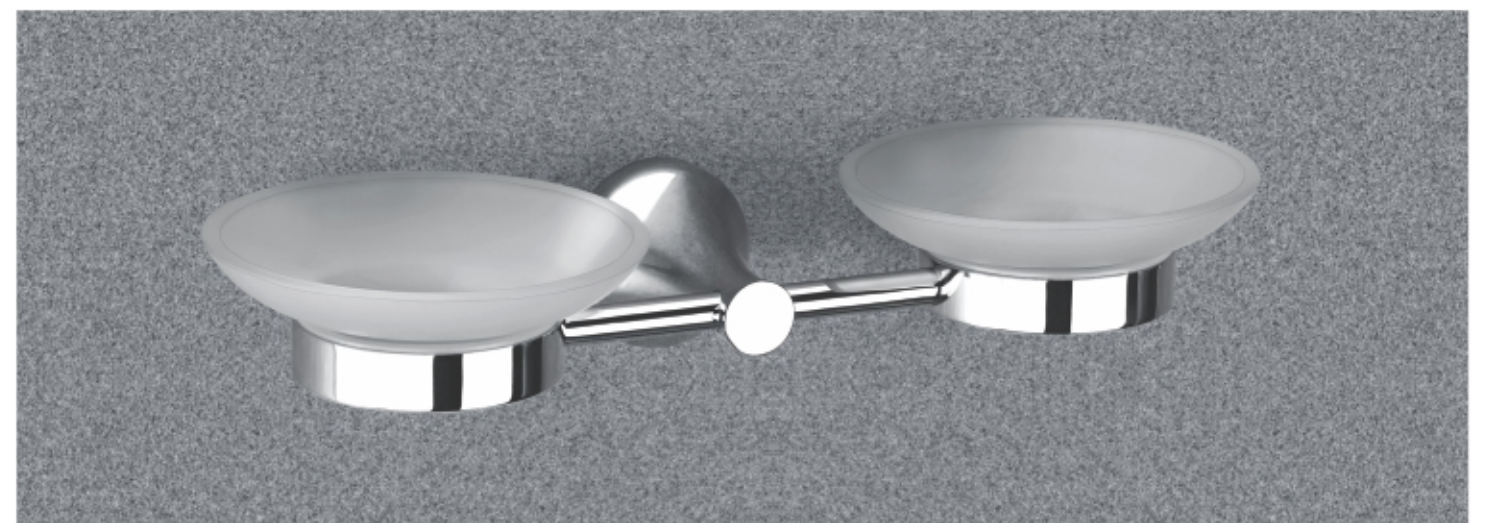

ST-09 • GLASS DUAL SOAP DISH
M.R.P ₹ 1412/-