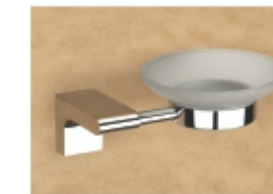

Lubh Series
Page - 07