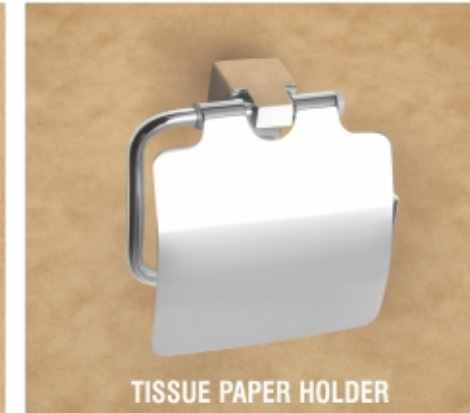

LU-16 • WITHOUT FLEP - ₹ 1118/-
LU-17 • WITH FLEP - ₹ 1620/-