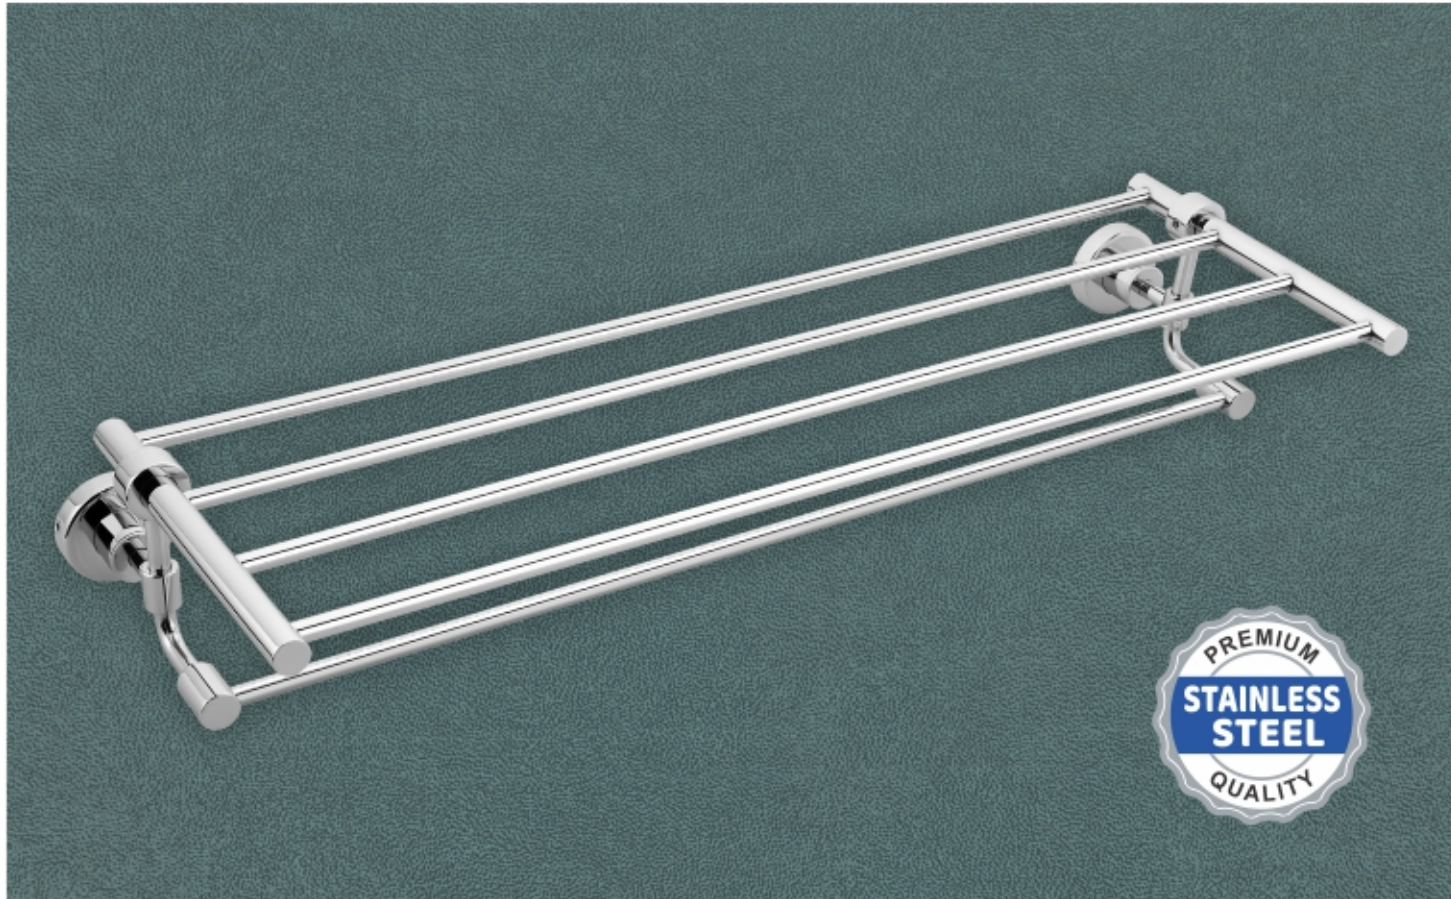

Five Star Series

Stainless Steel 304 Bath Accessories

Ensuring Quality
At Every Step...

FS-01 • DRESS & TOWEL RACK 18" (S.S. 304) - M.R.P ₹ 3500/-
FS-02 • DRESS & TOWEL RACK 24" (S.S. 304) - M.R.P ₹ 3780/-