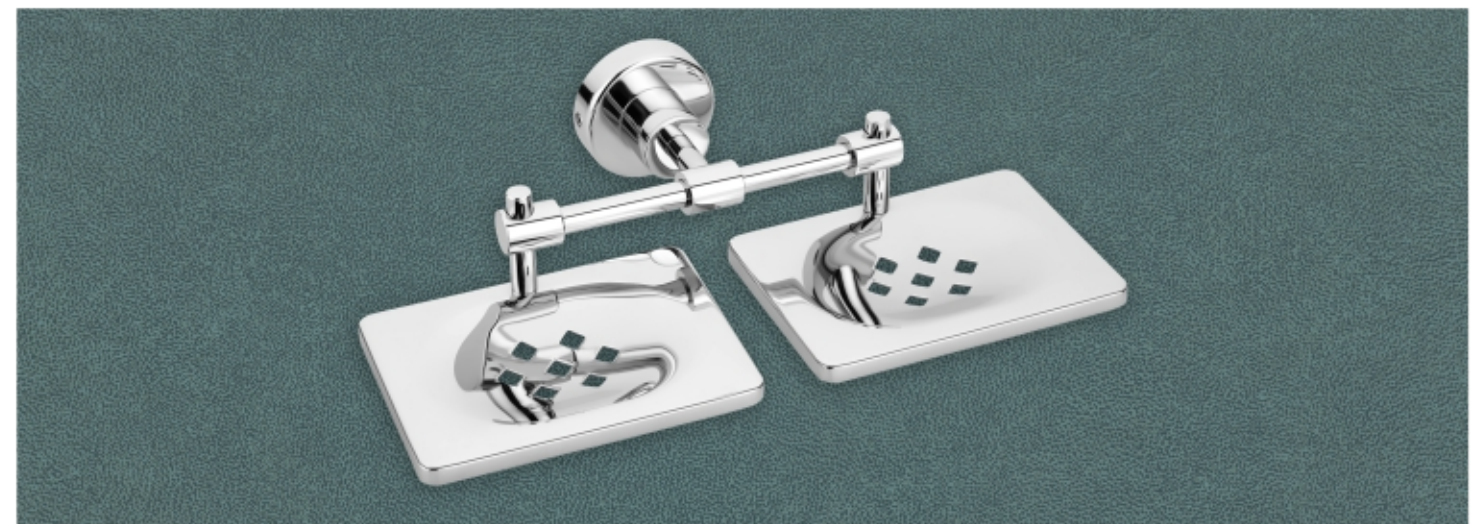

FS-11 • DOUBLE SOAP DISH (S.S. 304)
M.R.P ₹ 1418/-