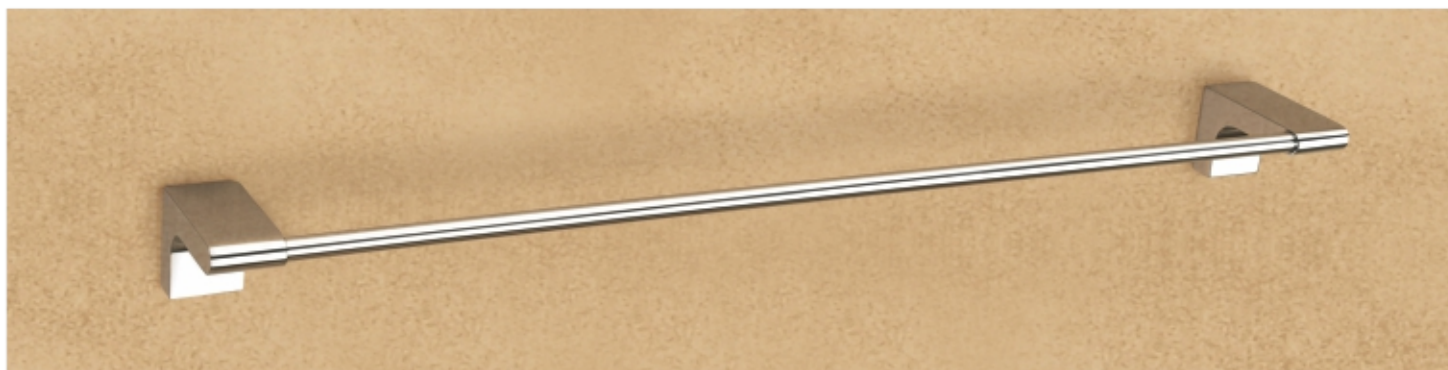

LU-03 • TOWEL ROD 18" - M.R.P. ₹ 1400/-
LU-04 • TOWEL ROD 24" - M.R.P. ₹ 1462/-