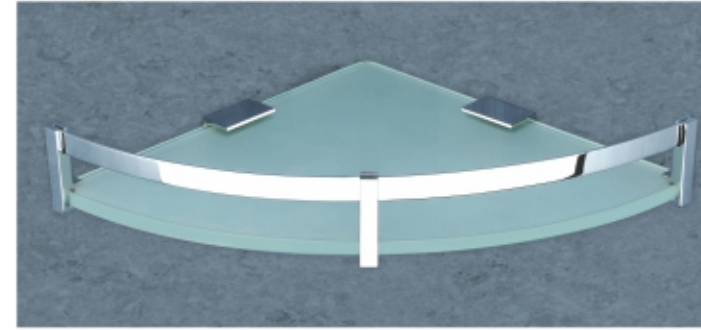

Bath Accessories

Ensuring Quality
At Every Step...

BRASS GLASS CORNER
(8MM GLASS) 09" x 09" • M.R.P. ₹ 1125/-
12" x 12" • M.R.P. ₹ 1400/-