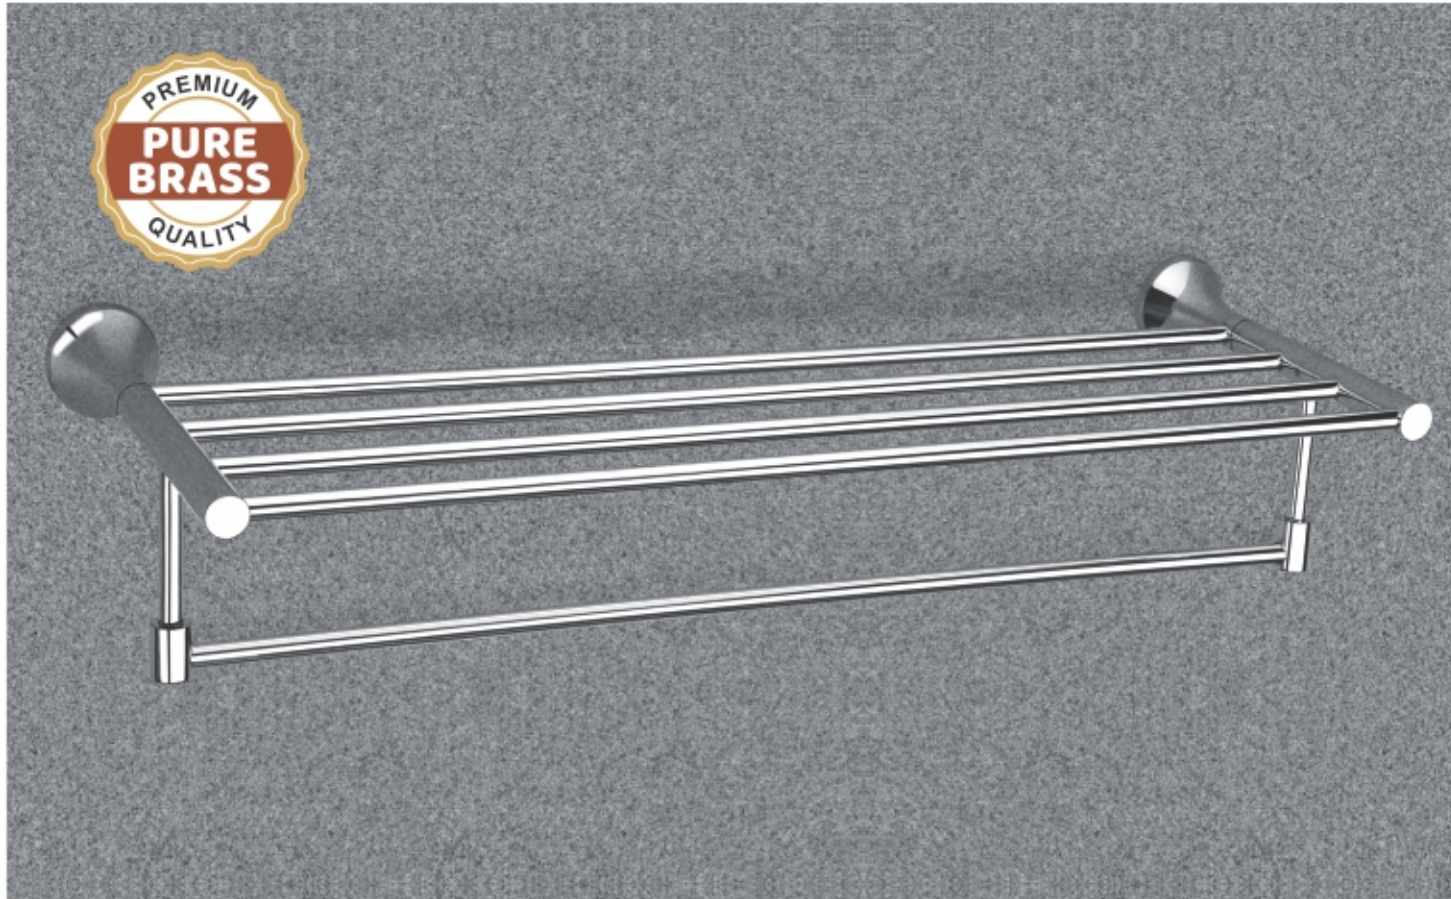

Stupa Series

Luxurious Bath Accessories

Ensuring Quality
At Every Step...

ST-01 • DRESS & TOWEL RACK 18" - M.R.P ₹ 4376/-
ST-02 • DRESS & TOWEL RACK 24" - M.R.P ₹ 4688/-