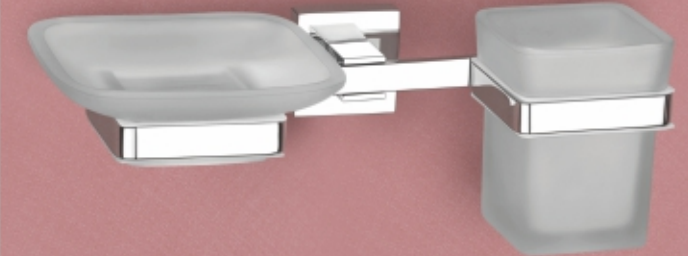

CH-20 • GLASS SOAP DISH & TOOTH BRUSH HOLDER (COMBO) (SQUARE) • M.R.P. ₹ 1560/-