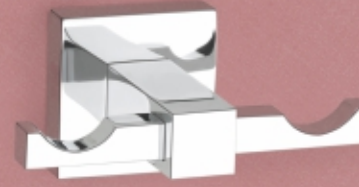

**CH-05** • BRASS SOAP DISH  
M.R.P. ₹ 800/-

**CH-06** • GLASS SOAP DISH (ROUND)  
M.R.P. ₹ 926/-

**CH-13** • LIQUID SOAP DISPENSER (ROUND)  
M.R.P. ₹ 1100/-

**CH-03** • TOWEL ROD 18" - M.R.P. ₹ 1164/-

**CH-04** • TOWEL ROD 24" - M.R.P. ₹ 1200/-

**CH-18** • ROBE HOOK  
M.R.P. ₹ 538/-

**CH-16** • TISSUE PAPER HOLDER  
M.R.P. ₹ 1126/-

**CH-19** • GLASS DUAL SOAP DISH (ROUND) • M.R.P. ₹ 1276/-

**CH-08** • BRASS DUAL SOAP DISH  
M.R.P. ₹ 1412/-

**CH-10** • GLASS SOAP DISH & TOOTH BRUSH HOLDER (COMBO) M.R.P. ₹ 1276/-