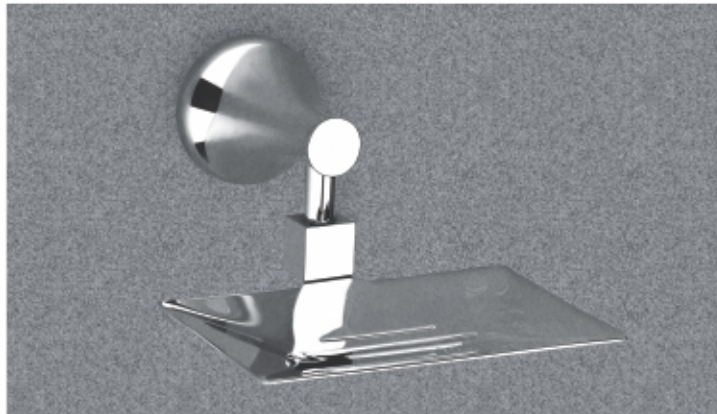

ST-05 • BRASS SOAP DISH
M.R.P ₹ 962/-