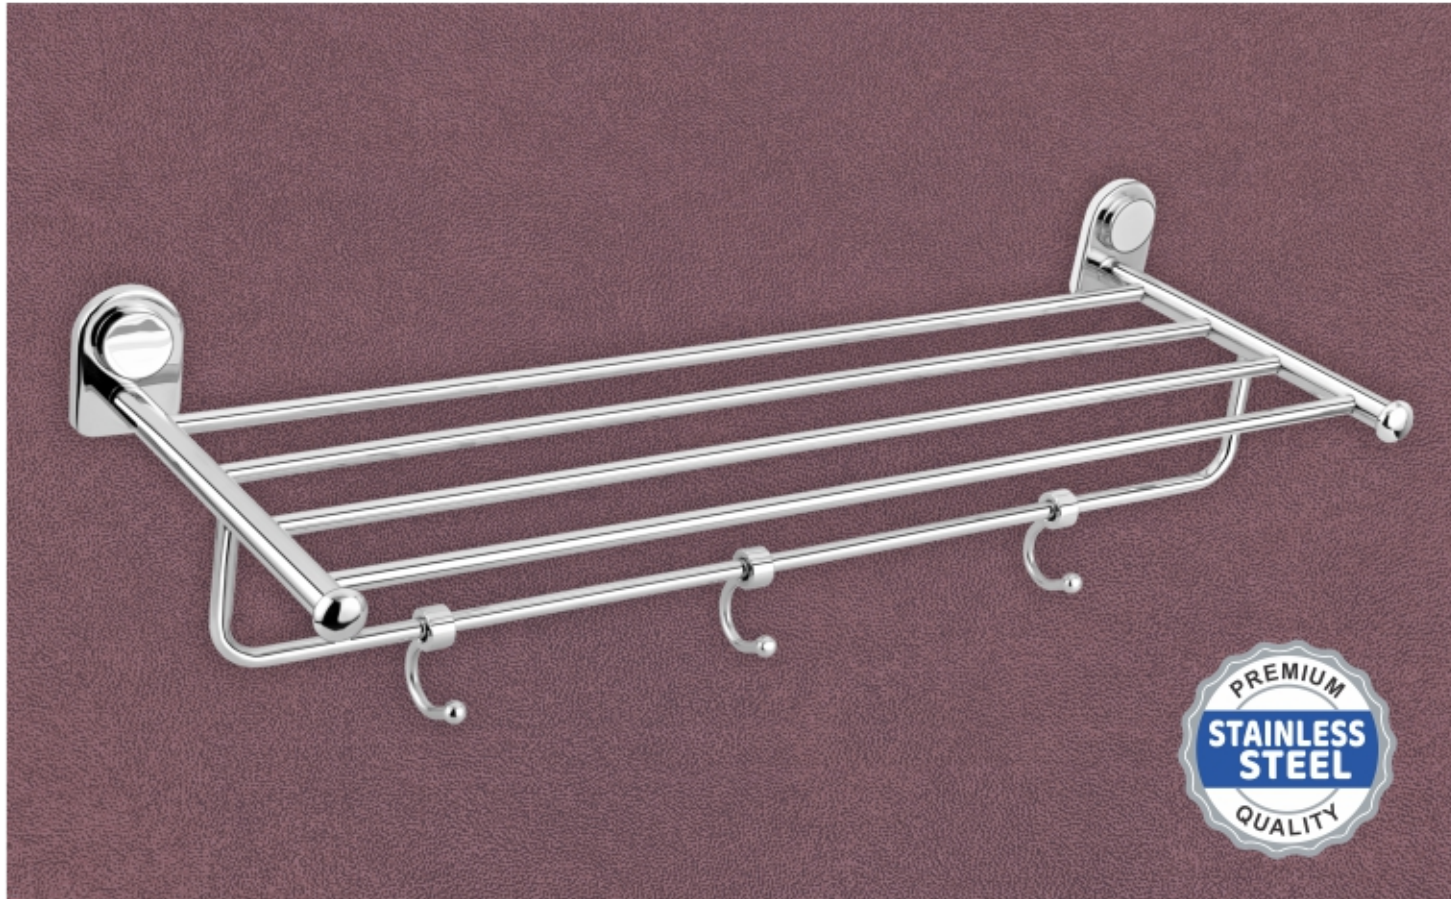

Eco Star Series

Stainless Steel 304 Bath Accessories

Ensuring Quality
At Every Step...

ES-01 • DRESS & TOWEL RACK 18" (S.S. 304) - M.R.P ₹ 2350/-
ES-02 • DRESS & TOWEL RACK 24" (S.S. 304) - M.R.P ₹ 2450/-