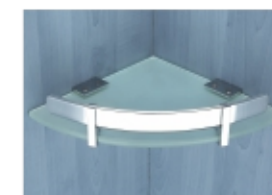

Bath Accessories
Page - 16