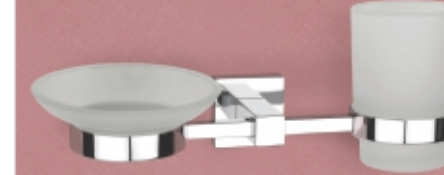

**CH-05** • BRASS SOAP DISH  
M.R.P. ₹ 800/-

**CH-06** • GLASS SOAP DISH (ROUND)  
M.R.P. ₹ 926/-

**CH-13** • LIQUID SOAP DISPENSER (ROUND)  
M.R.P. ₹ 1100/-

**CH-03** • TOWEL ROD 18" - M.R.P. ₹ 1164/-

**CH-04** • TOWEL ROD 24" - M.R.P. ₹ 1200/-

**CH-18** • ROBE HOOK  
M.R.P. ₹ 538/-

**CH-16** • TISSUE PAPER HOLDER  
M.R.P. ₹ 1126/-

**CH-19** • GLASS DUAL SOAP DISH (ROUND) • M.R.P. ₹ 1276/-

**CH-08** • BRASS DUAL SOAP DISH  
M.R.P. ₹ 1412/-

**CH-10** • GLASS SOAP DISH & TOOTH BRUSH HOLDER (COMBO) M.R.P. ₹ 1276/-

**CH-15** • NAPKIN HOLDER  
M.R.P. ₹ 1162/-

**CH-09** • GLASS DUAL SOAP DISH (SQUARE)  
M.R.P. ₹ 1560/-

**CH-20** • GLASS SOAP DISH & TOOTH BRUSH HOLDER (COMBO) (SQUARE) • M.R.P. ₹ 1560/-

**CH-11** • TOOTH BRUSH HOLDER (ROUND) • M.R.P. ₹ 926/-