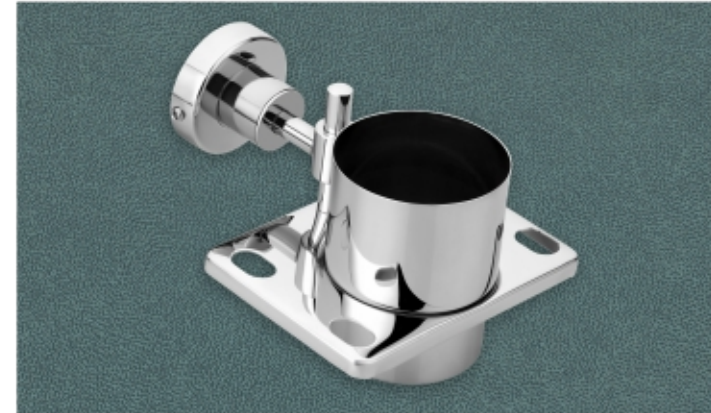

FS-07 • TOOTH BRUSH HOLDER (S.S. 304)
M.R.P ₹ 875/-